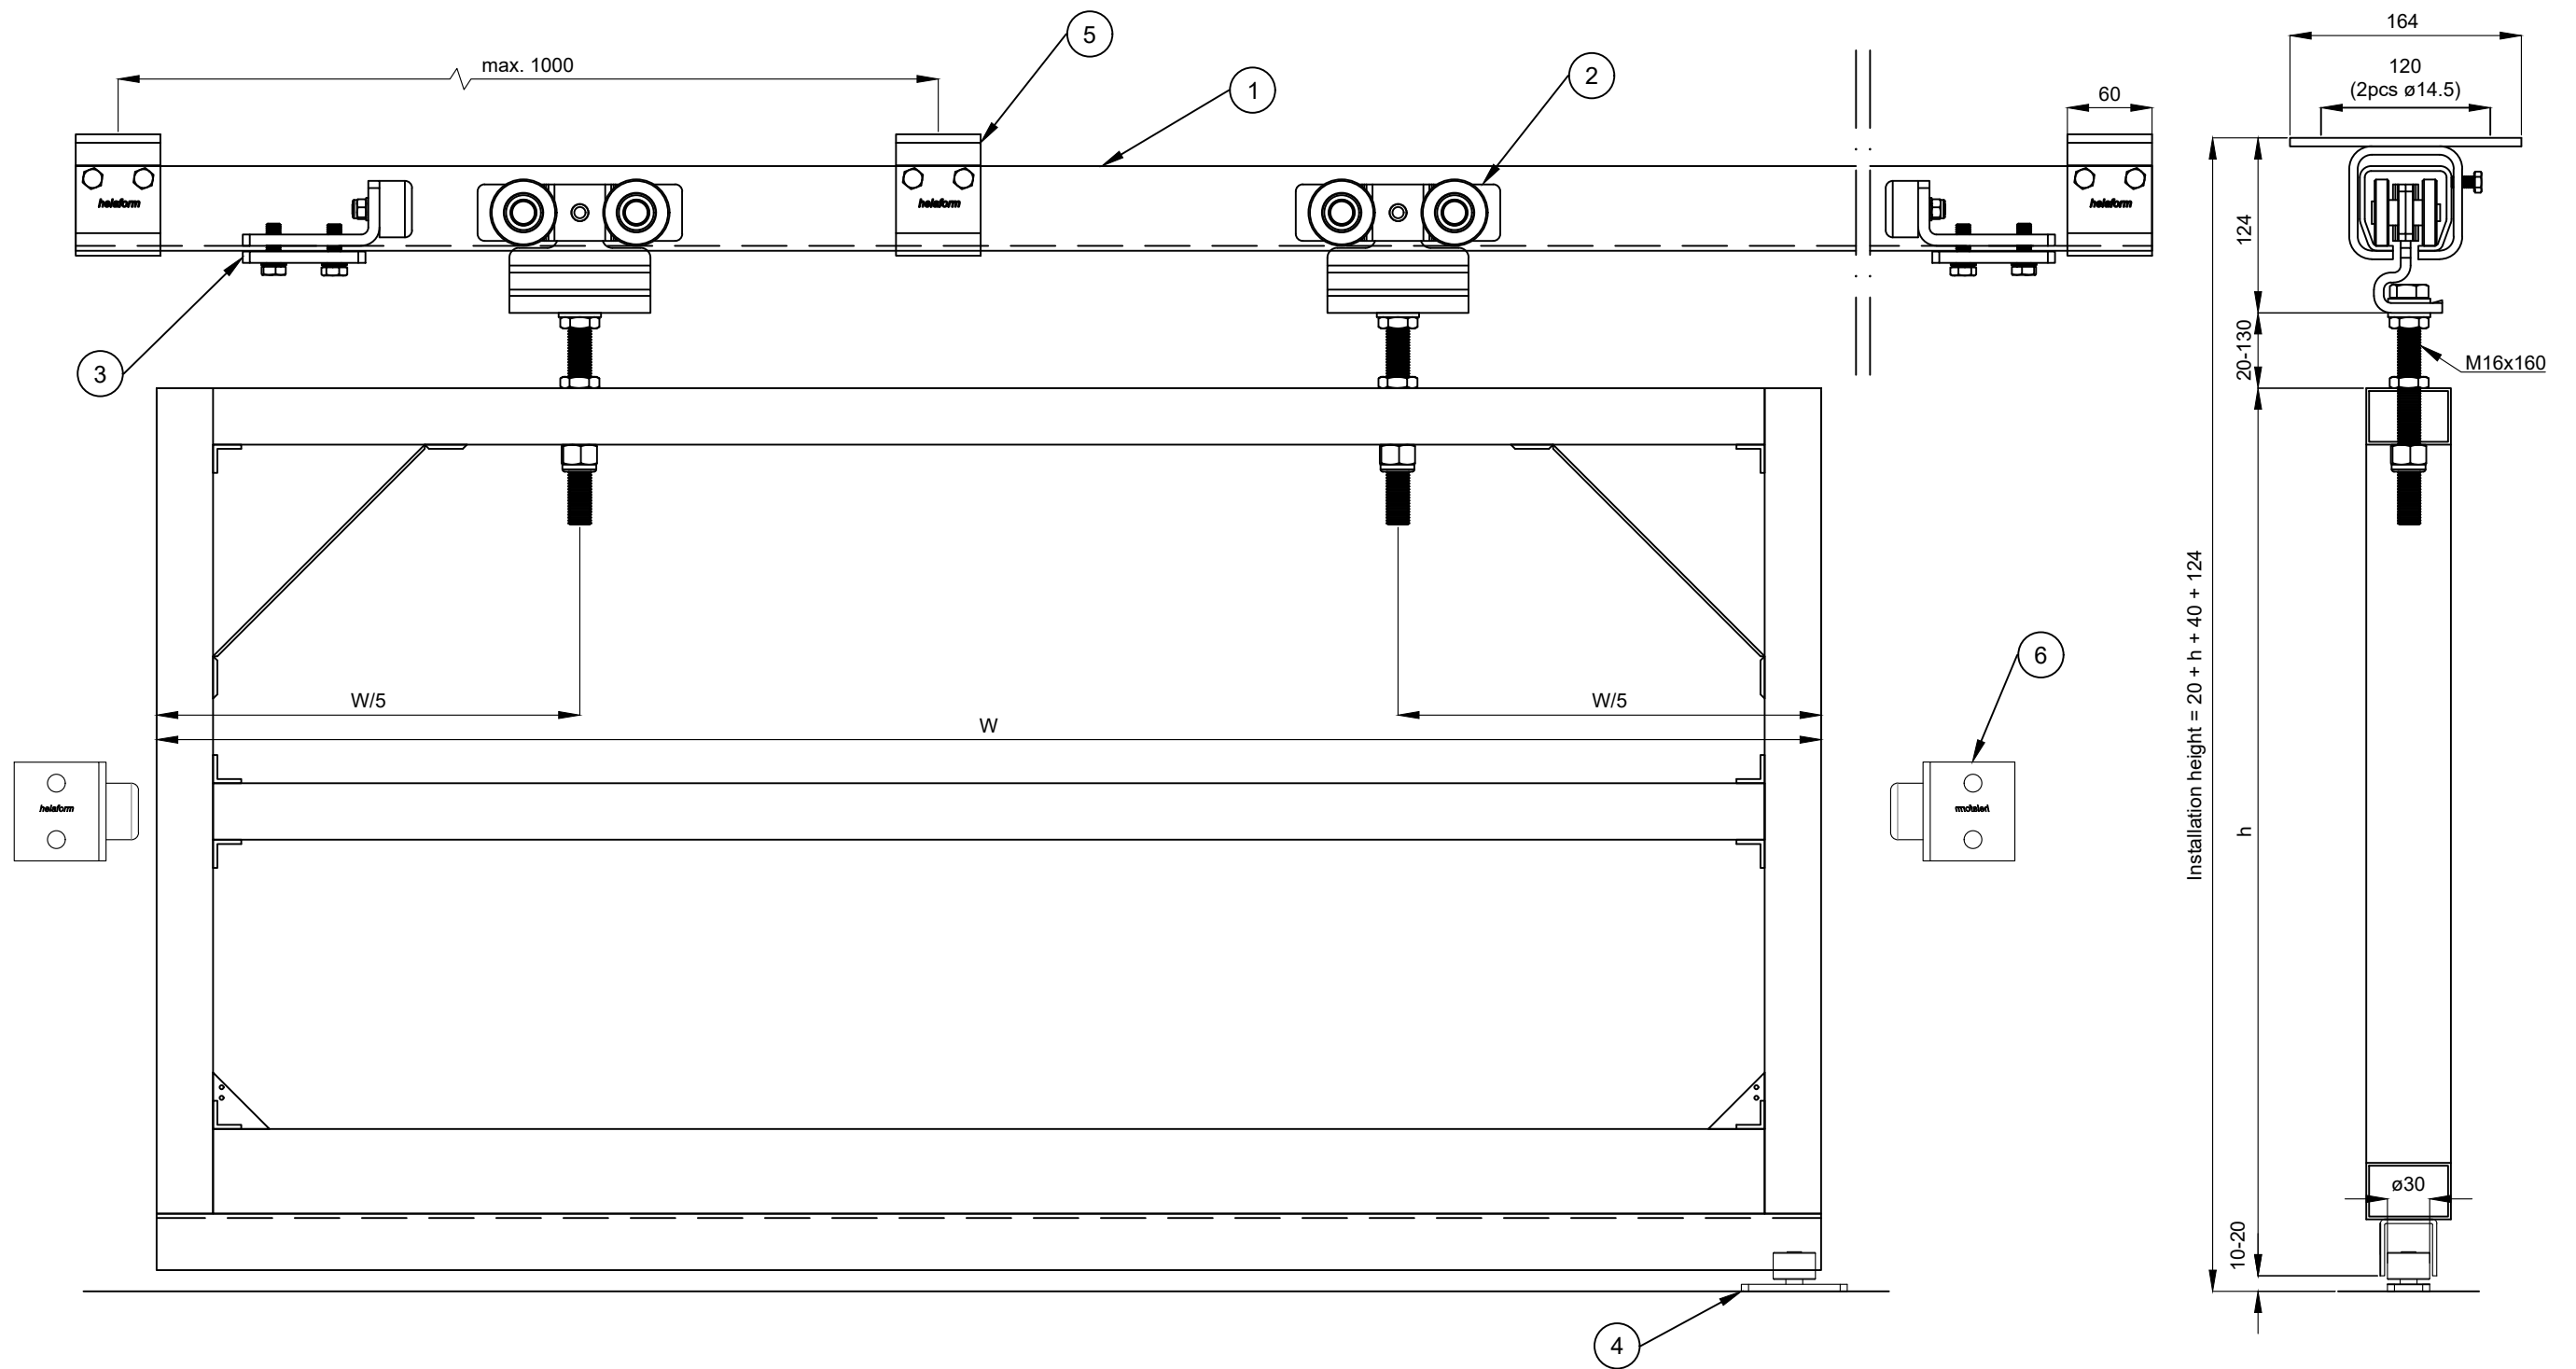

Installation height = 20 + h + 40 + 118 + 80

Nimike / Description Series 900 (seinä/wall)			Tuotenumero / Product Nr. (assembly S101-0)			Tuotesarja / Product Series Series 900			Piirtäjä / By AM		Mittakaava / Scale 1:5 A3		Rev 01
1.	Track K-900		5.	Bracket KKL-900 M16x100	9.			Huomiot / Notes 1. Drawing is for reference only and subject to change without notice. 2. All product dimensions are in millimeter. 3. Door panels (/movable objects) are not in scale.					
2.	Hanger MPS-900		6.	Bracket SKK-900	10.								
3.	Track stop KP-900		7.	Wall stop P	11.								
4.	Bottom guide UA-13		8.		12.								

Nimike / Description Series 900 (katto/soffit)			Tuotenumero / Product Nr. (assembly K101-0)		Tuotesarja / Product Series Series 900		Piirtäjä / By AM		Mittakaava / Scale 1:5 A3		Rev 01
1. Track K-900	5. Bracket KKKL-900	9.	13.	Huomiot / Notes 1. Drawing is for reference only and subject to change without notice. 2. All product dimensions are in millimeter. 3. Door panels (/movable objects) are not in scale.							
2. Hanger MPS-900	6. Wall stop P	10.	14.								
3. Track stop KP-900	7.	11.	15.								
4. Bottom guide UA-13	8.	12.	16.								

Nimike / Description
Series 900 (katto/soffit): KKL/M16

Tuotenumero / Product Nr.
(assembly K101-5)

Tuotesarja / Product Series
Series 900

Piirtäjä / By
AM

Mittakaava / Scale
1:5

A3

Rev
01

1. Track K-900	5. Bracket KKL-900 M16x100	9.
2. Hanger MPS-900	6. Wall stop P	10.
3. Track stop KP-900	7.	11.
4. Bottom guide UA-13	8.	12.

13.	
14.	
15.	
16.	

Huomiot / Notes
 1. Drawing is for reference only and subject to change without notice.
 2. All product dimensions are in millimeter.
 3. Door panels (/movable objects) are not in scale.