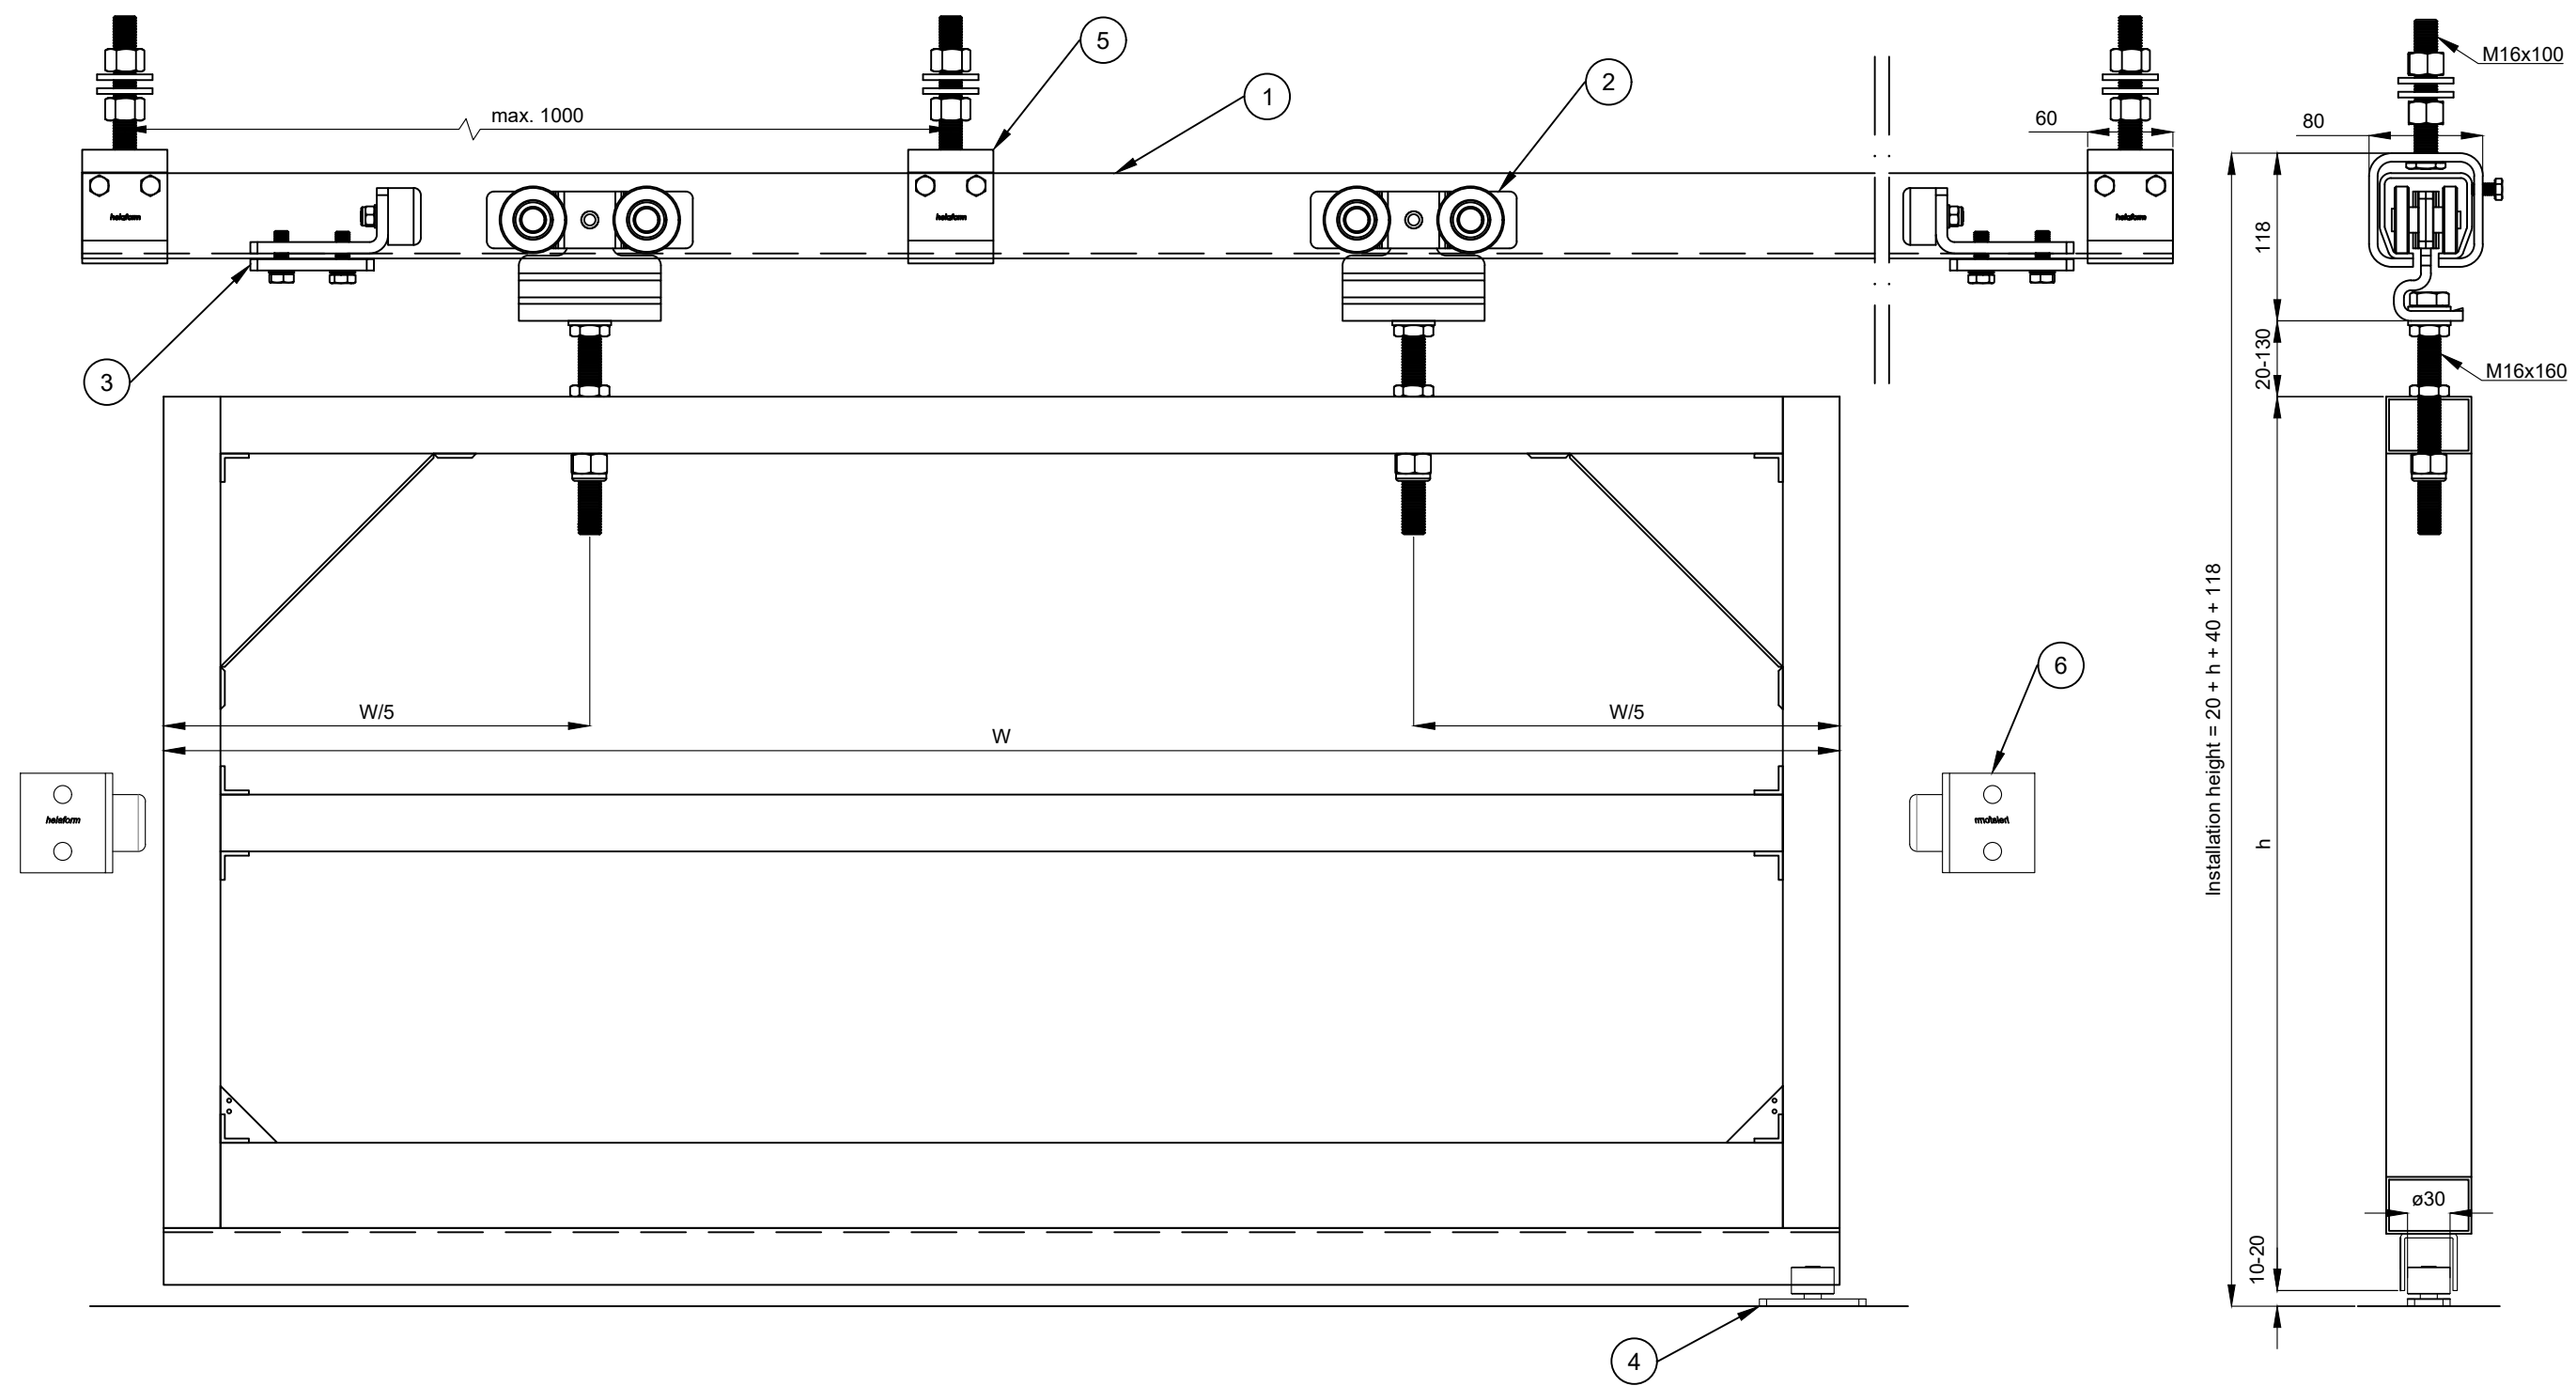

Installation height = 20 + h + 40 + 118 + 80

Nimike / Description Series 900 (seinä/wall)			Tuotenumero / Product Nr. (assembly S101-0)			Tuotesarja / Product Series Series 900			Piirtäjä / By AM		Mittakaava / Scale 1:5 A3		Rev 01
1.	Track K-900		5.	Bracket KKL-900 M16x100	9.			Huomiot / Notes 1. Drawing is for reference only and subject to change without notice. 2. All product dimensions are in millimeter. 3. Door panels (/movable objects) are not in scale.					
2.	Hanger MPS-900		6.	Bracket SKK-900	10.								
3.	Track stop KP-900		7.	Wall stop P	11.								
4.	Bottom guide UA-13		8.		12.								

Nimike / Description Series 900 (katto/soffit)			Tuotenumero / Product Nr. (assembly K101-0)		Tuotesarja / Product Series Series 900		Piirtäjä / By AM		Mittakaava / Scale 1:5 A3		Rev 01
1. Track K-900	5. Bracket KKKL-900	9.	13.	Huomiot / Notes 1. Drawing is for reference only and subject to change without notice. 2. All product dimensions are in millimeter. 3. Door panels (/movable objects) are not in scale.							
2. Hanger MPS-900	6. Wall stop P	10.	14.								
3. Track stop KP-900	7.	11.	15.								
4. Bottom guide UA-13	8.	12.	16.								

Nimike / Description
Series 900 (katto/soffit): KKL/M16

Tuotenumero / Product Nr.
(assembly K101-5)

Tuotesarja / Product Series
Series 900

Piirtäjä / By
AM

Mittakaava / Scale
1:5

A3

Rev
01

1. Track K-900	5. Bracket KKL-900 M16x100	9.
2. Hanger MPS-900	6. Wall stop P	10.
3. Track stop KP-900	7.	11.
4. Bottom guide UA-13	8.	12.

13.	
14.	
15.	
16.	

Huomiot / Notes
 1. Drawing is for reference only and subject to change without notice.
 2. All product dimensions are in millimeter.
 3. Door panels (/movable objects) are not in scale.