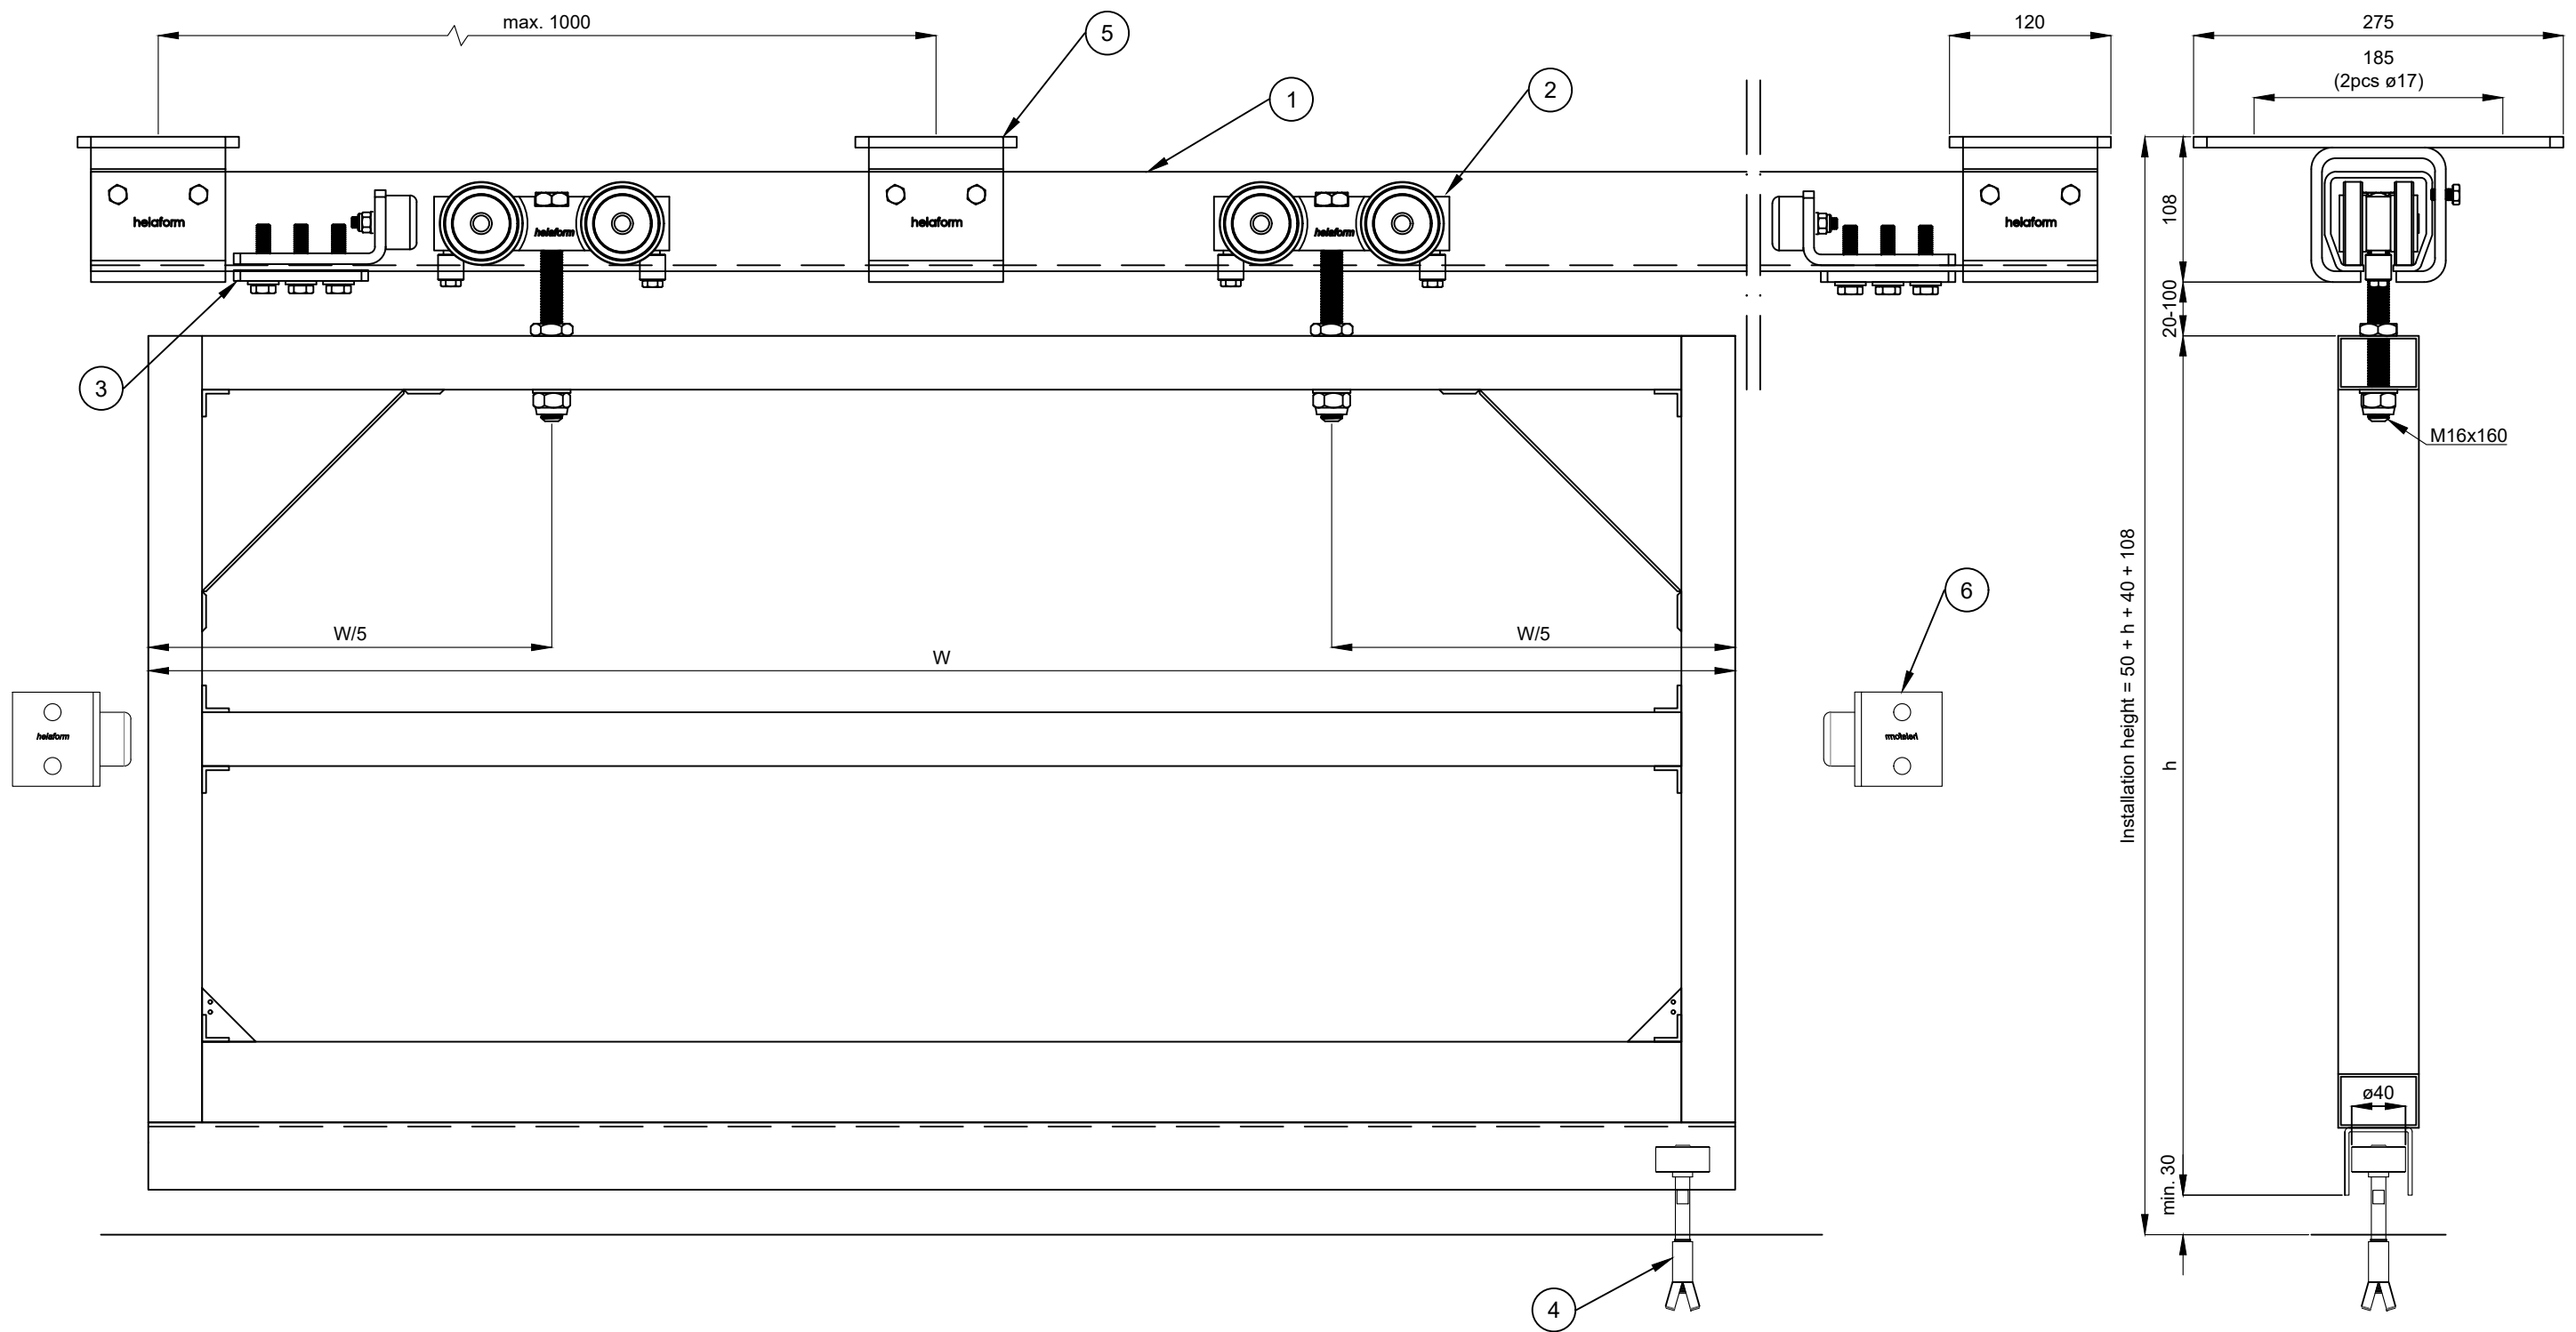

Nimike / Description Series 900 (seinä/wall)			Tuotenumero / Product Nr. (assembly S101-0)			Tuotesarja / Product Series Series 2000			Piirtäjä / By AM		Mittakaava / Scale 1:5 A3		Rev 01
1.	Track K-2000		5.	Bracket KKL-2000 M16x160	9.	13.		Huomiot / Notes 1. Drawing is for reference only and subject to change without notice. 2. All product dimensions are in millimeter. 3. Door panels (/movable objects) are not in scale.					
2.	Hanger MP-2000		6.	Bracket SKK-2000	10.	14.							
3.	Track stop KP-2000		7.	Wall stop P	11.	15.							
4.	Bottom guide UA-14		8.		12.	16.							

Nimike / Description Series 2000 (katto/soffit)			Tuotenumero / Product Nr. (assembly K101-0)			Tuotesarja / Product Series Series 2000			Piirtäjä / By AM		Mittakaava / Scale 1:5 A3		Rev 02
--	--	--	--	--	--	--	--	--	---------------------	--	------------------------------	--	-----------

1. Track K-2000	5. Bracket KKKL-2000	9.	13.		
2. Hanger MP-2000	6. Wall stop P	10.	14.		
3. Track stop KP-2000	7.	11.	15.		
4. Bottom guide UA-14	8.	12.	16.		

Huomiot / Notes

- Drawing is for reference only and subject to change without notice.
- All product dimensions are in millimeter.
- Door panels (/movable objects) are not in scale.

Installation height = 50 + h + 40 + 100

Nimike / Description Series 2000 (katto/soffit): KKL/M16			Tuotenumero / Product Nr. (assembly K101-5)			Tuotesarja / Product Series Series 2000			Piirtäjä / By AM		Mittakaava / Scale 1:5 A3		Rev 02
1.	Track K-2000		5.	Bracket KKL-2000/M16		9.		Huomiot / Notes 1. Drawing is for reference only and subject to change without notice. 2. All product dimensions are in millimeter. 3. Door panels (/movable objects) are not in scale.					
2.	Hanger MP-2000		6.	Wall stop P		10.							
3.	Track stop KP-2000		7.			11.							
4.	Bottom guide UA-14		8.			12.							