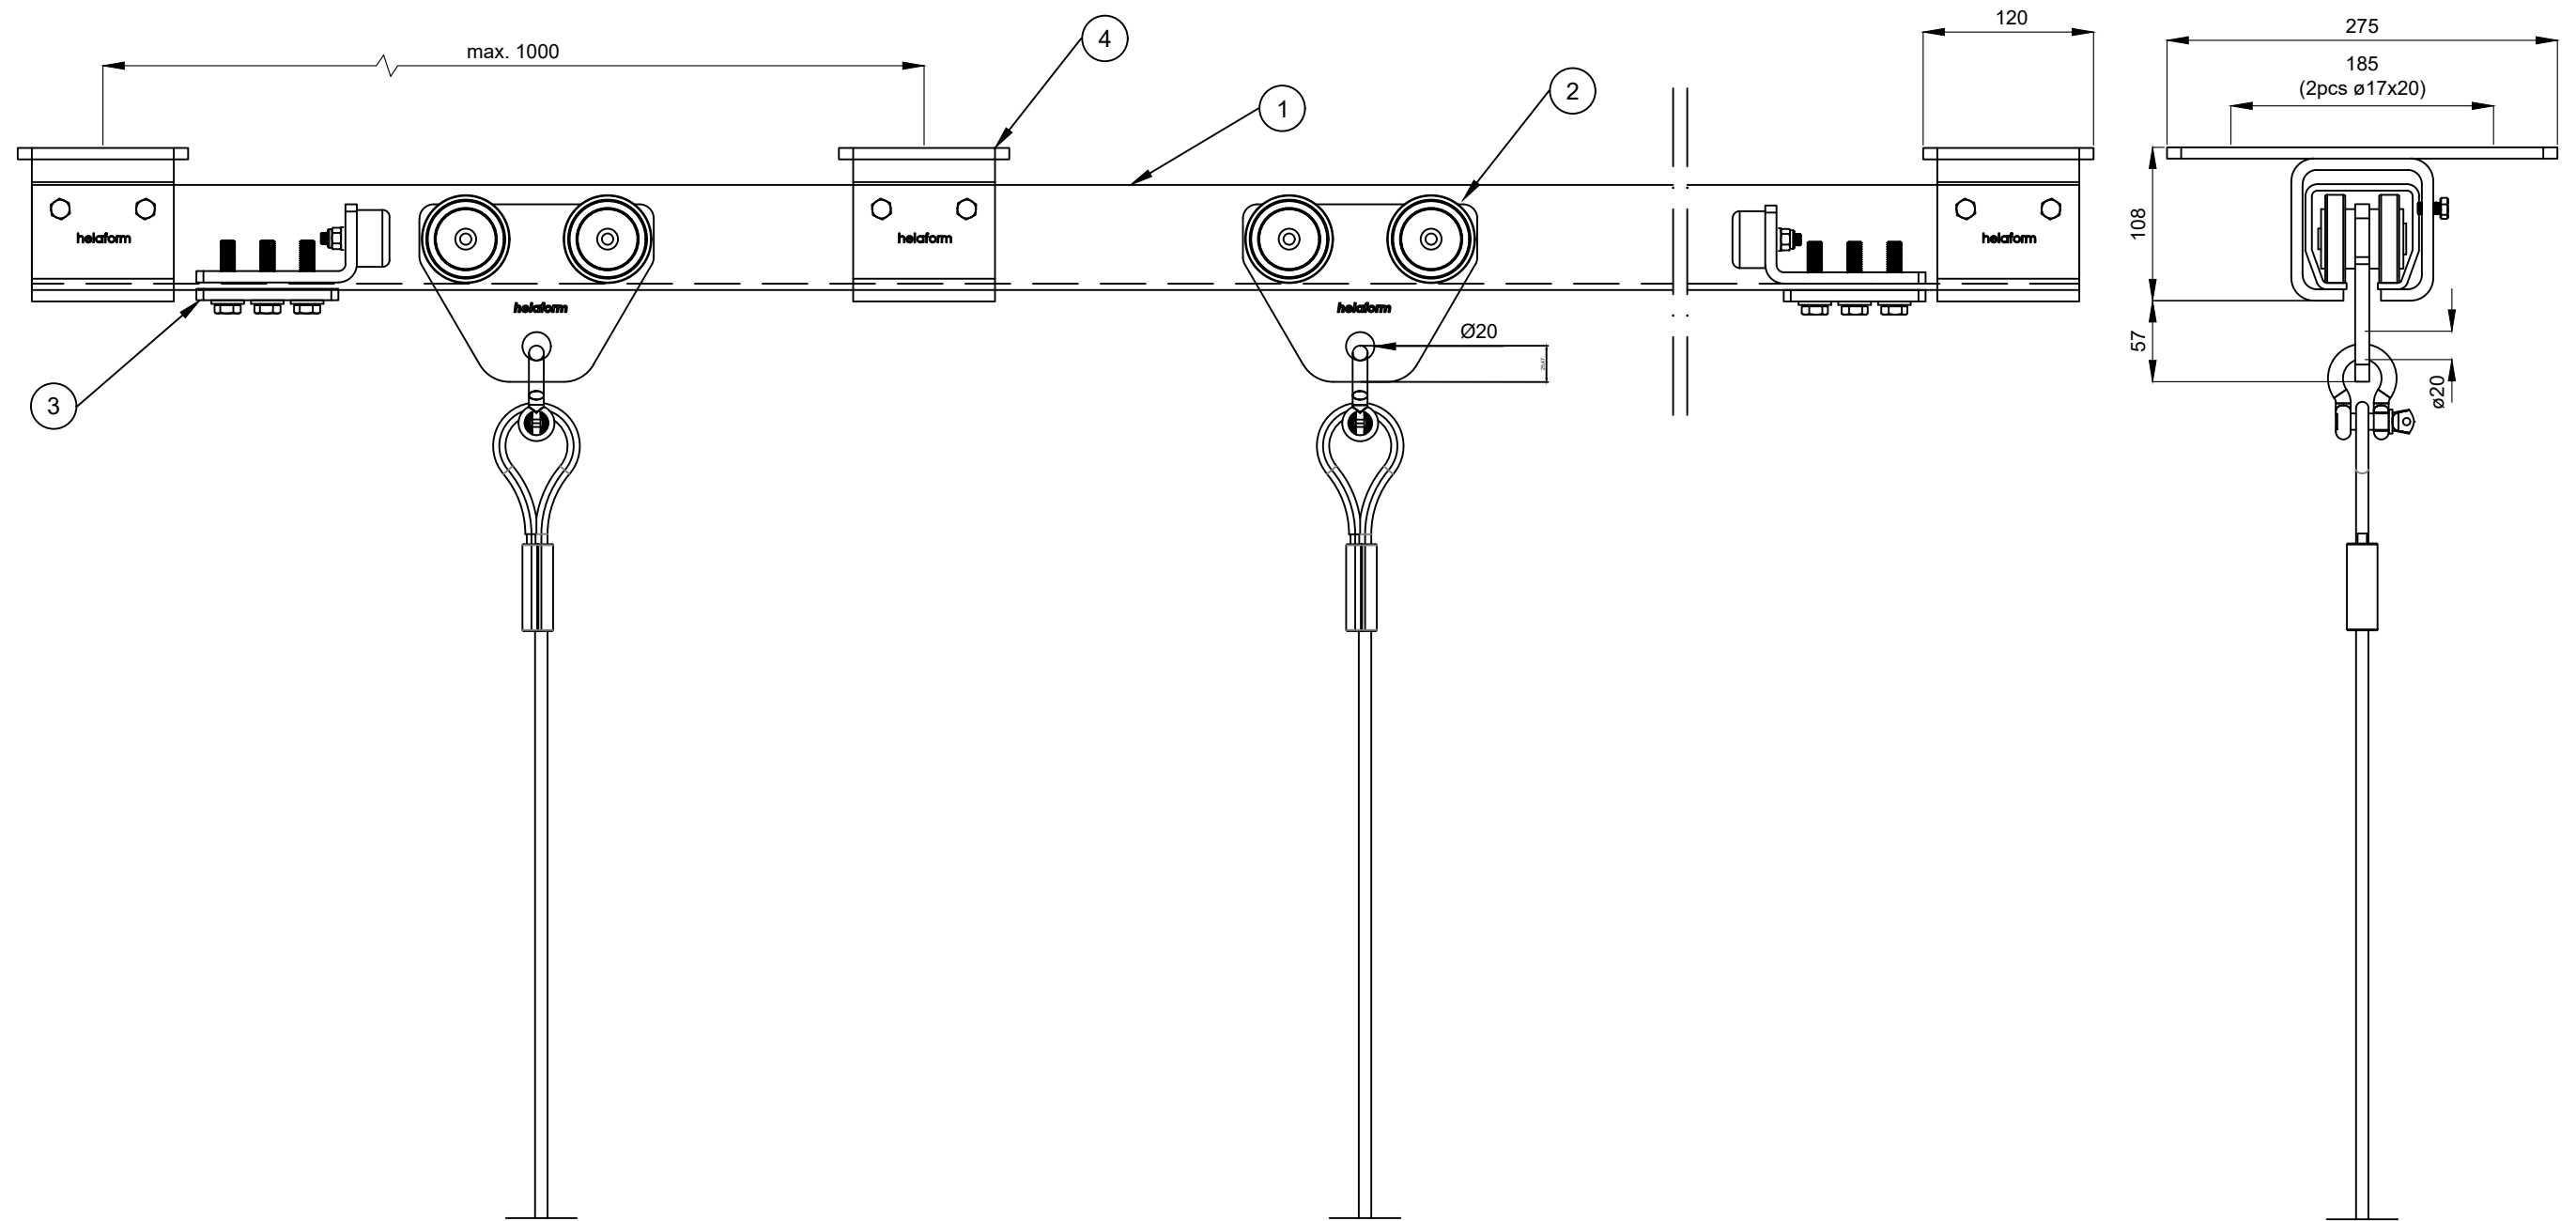

Nimike / Description Series 900 (seinä/wall)			Tuotenumero / Product Nr. (assembly S101-0)			Tuotesarja / Product Series Series 2000			Piirtäjä / By AM		Mittakaava / Scale 1:5 A3		Rev 01
1.	Track K-2000		5.	Bracket KKL-2000 M16x160	9.	13.		Huomiot / Notes 1. Drawing is for reference only and subject to change without notice. 2. All product dimensions are in millimeter. 3. Door panels (/movable objects) are not in scale.					
2.	Hanger MP-2000		6.	Bracket SKK-2000	10.	14.							
3.	Track stop KP-2000		7.	Wall stop P	11.	15.							
4.	Bottom guide UA-14		8.		12.	16.							

1. Track K-2000	5. Bracket KKKL-2000	9.	13.		
2. Hanger MP-2000	6. Wall stop P	10.	14.		
3. Track stop KP-2000	7.	11.	15.		
4. Bottom guide UA-14	8.	12.	16.		

Huomiot / Notes

- Drawing is for reference only and subject to change without notice.
- All product dimensions are in millimeter.
- Door panels (/movable objects) are not in scale.

Installation height = 50 + h + 40 + 100

Nimike / Description Series 2000 (katto/soffit): KKL/M16			Tuotenumero / Product Nr. (assembly K101-5)			Tuotesarja / Product Series Series 2000			Piirtäjä / By AM		Mittakaava / Scale 1:5 A3		Rev 02
1.	Track K-2000		5.	Bracket KKL-2000/M16		9.		Huomiot / Notes 1. Drawing is for reference only and subject to change without notice. 2. All product dimensions are in millimeter. 3. Door panels (/movable objects) are not in scale.					
2.	Hanger MP-2000		6.	Wall stop P		10.							
3.	Track stop KP-2000		7.			11.							
4.	Bottom guide UA-14		8.			12.							

Nimike / Description
Series 2000 (katto/soffit): KV

Tuotenumero / Product Nr.
(assembly K155-0)

Tuotesarja / Product Series
Series 2000

Piirtäjä / By
AM

Mittakaava / Scale
1:5

A3

Rev
02

1. Track K-2000	5.	9.
2. Hanger KV-2000	6.	10.
3. Track stop KP-2000	7.	11.
4. Bracket KKKL-2000	8.	12.