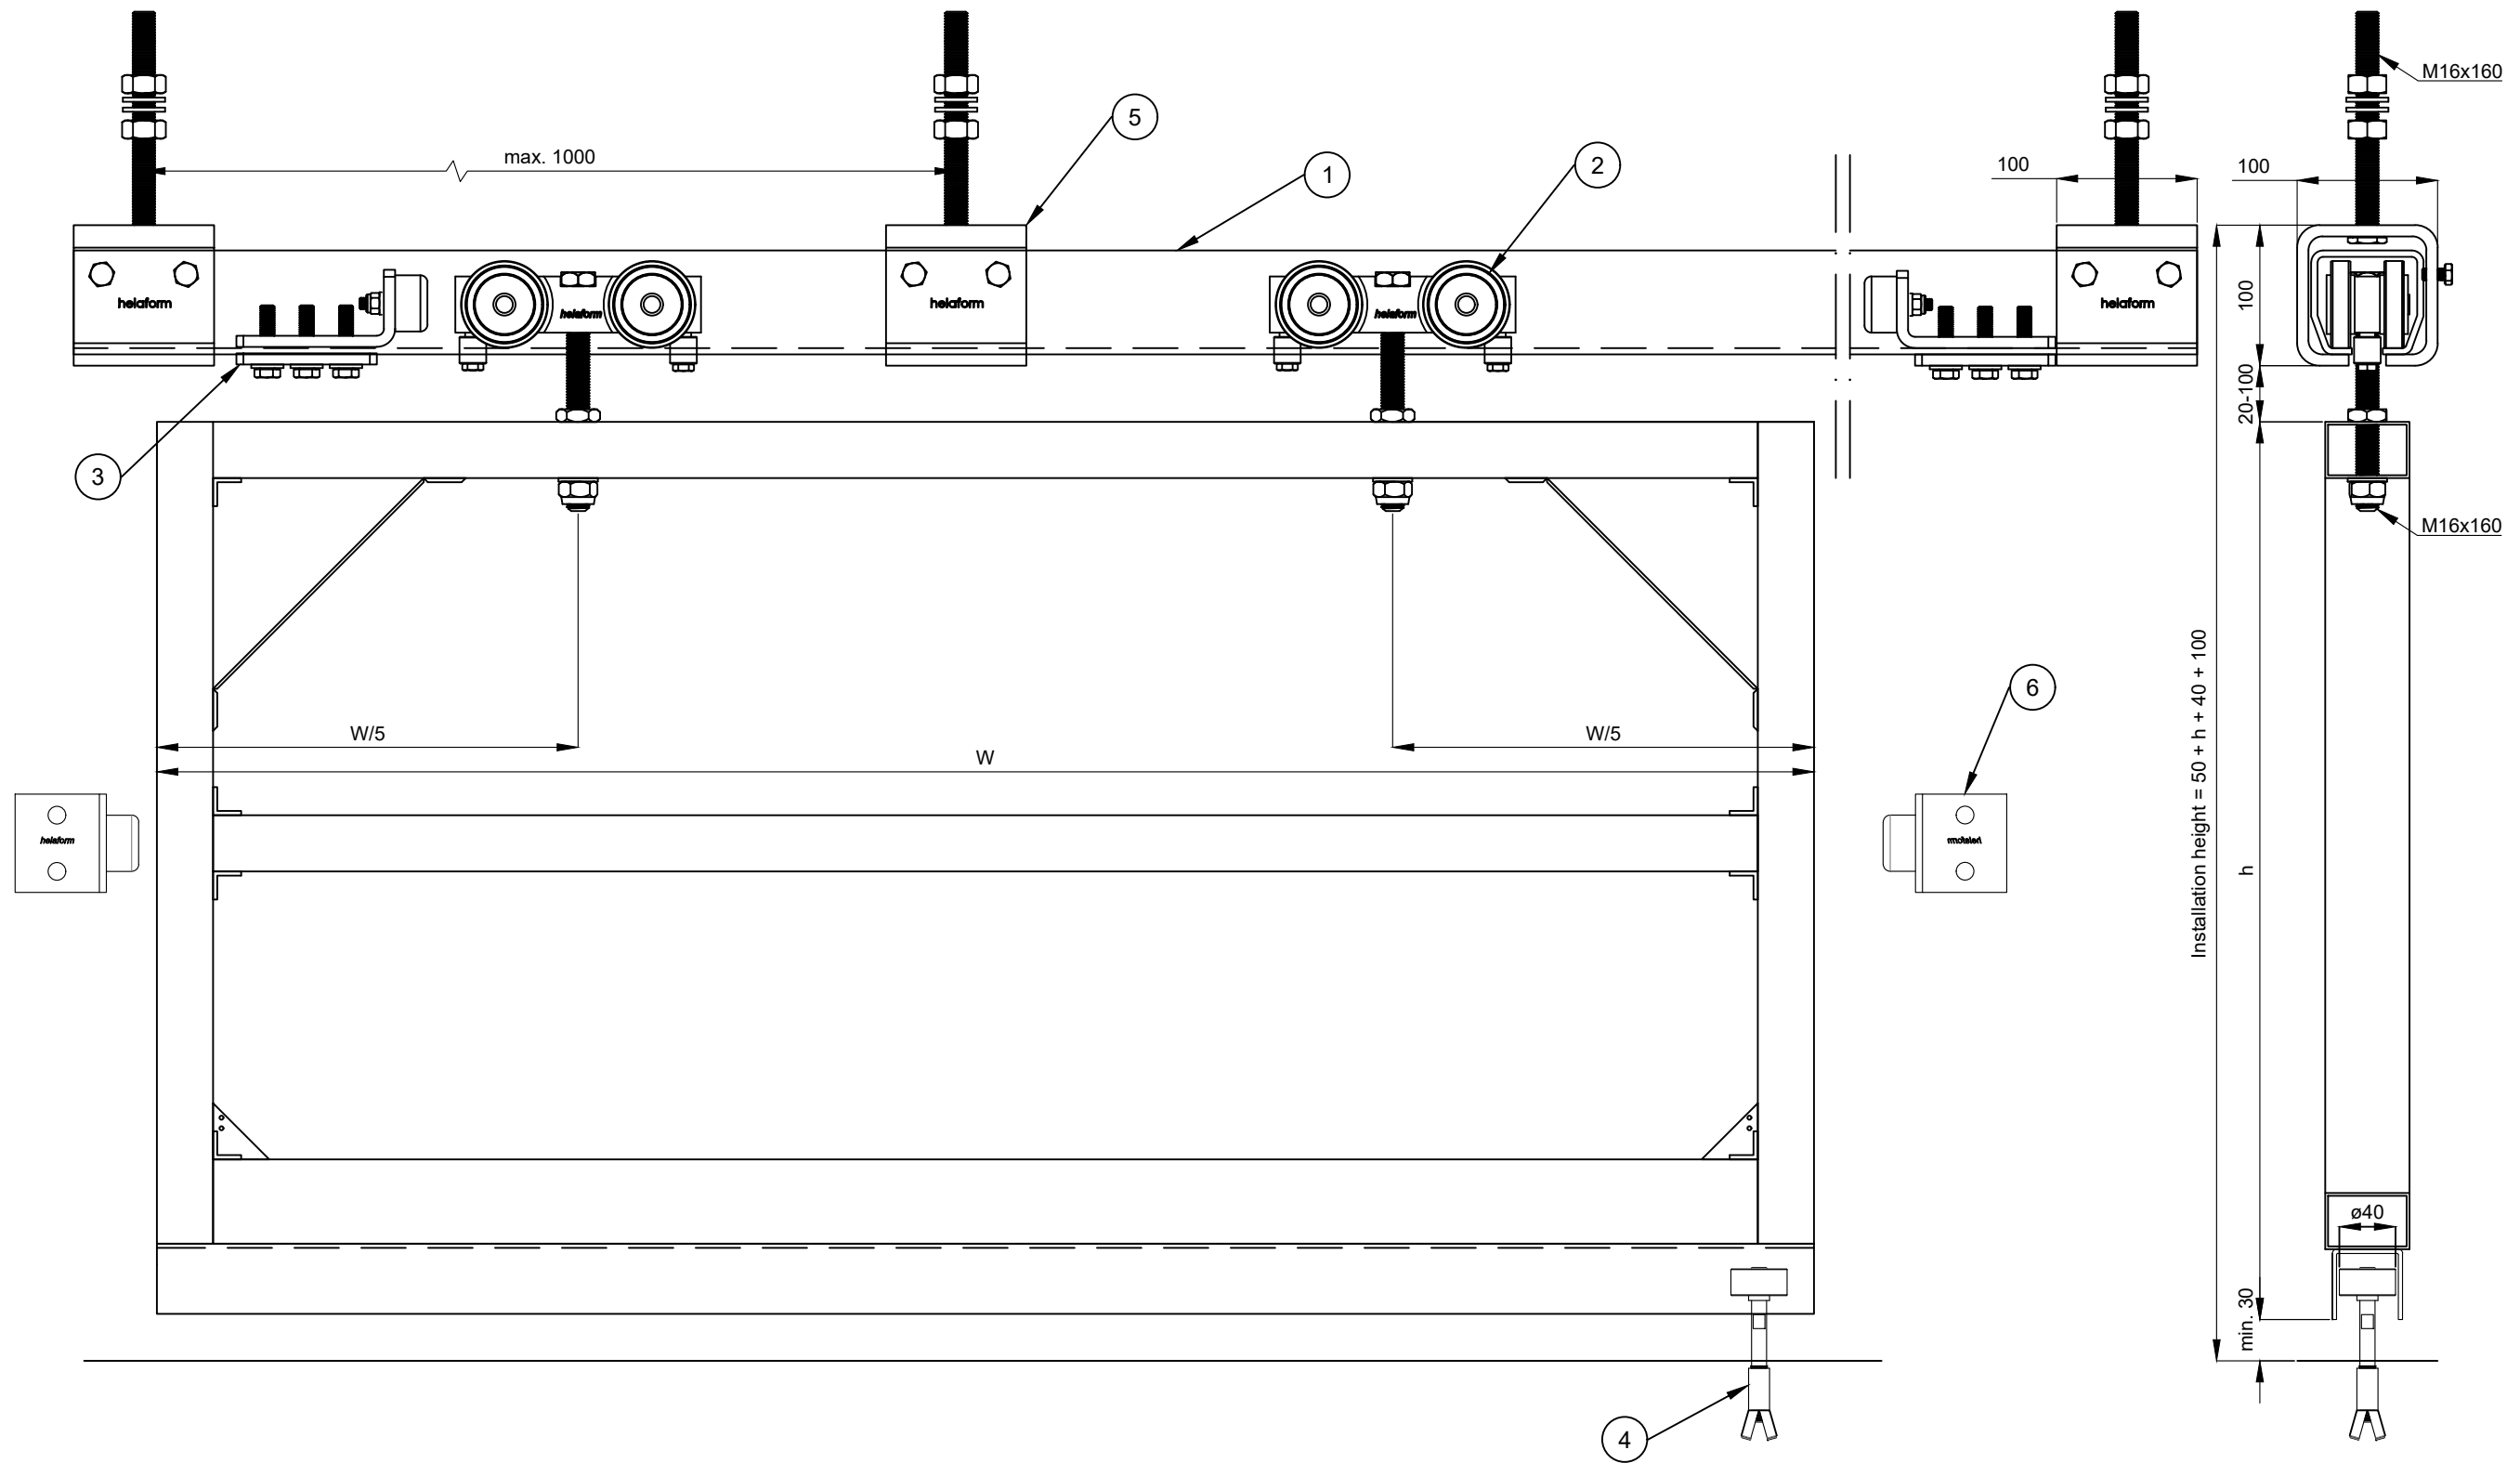

Nimike / Description Series 900 (seinä/wall)			Tuotenumero / Product Nr. (assembly S101-0)			Tuotesarja / Product Series Series 2000			Piirtäjä / By AM		Mittakaava / Scale 1:5 A3		Rev 01
1.	Track K-2000		5.	Bracket KKL-2000 M16x160	9.	13.		Huomiot / Notes 1. Drawing is for reference only and subject to change without notice. 2. All product dimensions are in millimeter. 3. Door panels (/movable objects) are not in scale.					
2.	Hanger MP-2000		6.	Bracket SKK-2000	10.	14.							
3.	Track stop KP-2000		7.	Wall stop P	11.	15.							
4.	Bottom guide UA-14		8.		12.	16.							

Nimike / Description Series 2000 (katto/soffit)			Tuotenumero / Product Nr. (assembly K101-0)			Tuotesarja / Product Series Series 2000			Piirtäjä / By AM		Mittakaava / Scale 1:5 A3		Rev 02
--	--	--	--	--	--	--	--	--	---------------------	--	------------------------------	--	-----------

1. Track K-2000	5. Bracket KKKL-2000	9.	13.		
2. Hanger MP-2000	6. Wall stop P	10.	14.		
3. Track stop KP-2000	7.	11.	15.		
4. Bottom guide UA-14	8.	12.	16.		

Huomiot / Notes

- Drawing is for reference only and subject to change without notice.
- All product dimensions are in millimeter.
- Door panels (/movable objects) are not in scale.

Installation height = 50 + h + 40 + 100

Nimike / Description Series 2000 (katto/soffit): KKL/M16			Tuotenumero / Product Nr. (assembly K101-5)			Tuotesarja / Product Series Series 2000			Piirtäjä / By AM		Mittakaava / Scale 1:5 A3		Rev 02
1.	Track K-2000		5.	Bracket KKL-2000/M16		9.		Huomiot / Notes 1. Drawing is for reference only and subject to change without notice. 2. All product dimensions are in millimeter. 3. Door panels (/movable objects) are not in scale.					
2.	Hanger MP-2000		6.	Wall stop P		10.							
3.	Track stop KP-2000		7.			11.							
4.	Bottom guide UA-14		8.			12.							