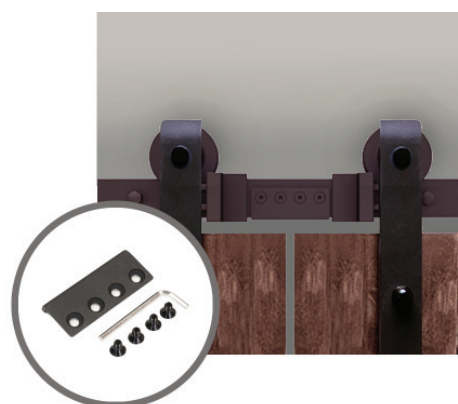

# RETRO

Modern & rustic barn door fittings set

helaform®

## Complete fittings sets

- **Fittings set with track Retrö 2 m**  
Complete fittings set for one max. 1 m wide and weighing 80 kg\* door.
- **Fittings set with track Retrö 2,4 m**  
Complete fittings set for one max. 1,2 m wide and weighing 80 kg\* door.

## Accessories

- **Double wall bracket**  
Allows parallel movement of two doors in the opening. Double wall brackets are needed as much as wall brackets.

- **Track joint**  
Allows seamless connection and extension of sliding tracks.