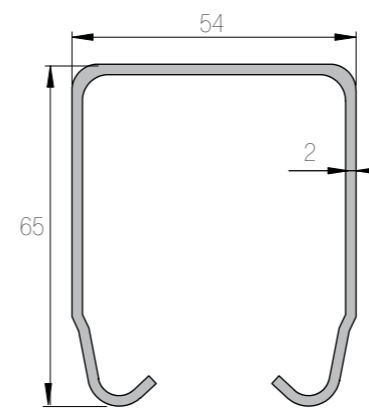

■ Series 300
K-300
Capacity 300 kg