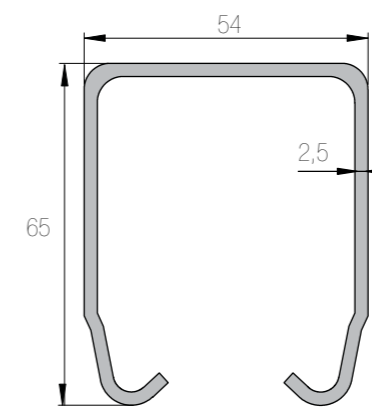

■ Series 500
K-500
Capacity 500-1200 kg