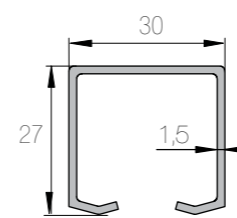

SLIDING TRACK PROFILES

Track options categorized by series

Aluminium tracks

■ Series 30
K-30 (Al)
Capacity 45 kg

■ Series 40
K-40 (Al)
Capacity 45 kg

■ Series 60
K-60 (Al)
Capacity 45 kg

■ Series 75
K-75 Junior (Al)
Capacity 50 kg

■ Series 75
K-75 Flow (Al)
Capacity 100 kg

■ Series SAGA
K-150/SAGA (Al)
Capacity 150 kg

■ Series SAGA
K-300/SAGA (Al)
Capacity 300 kg

Galvanized steel tracks

■ Series 75
K-75
Capacity 100 kg

■ Series 100
K-100
Capacity 120 kg