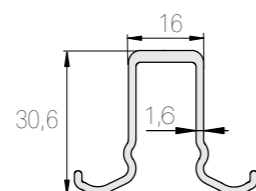

SLIDING TRACK PROFILES

Track options categorized by series

Aluminium tracks

■ Series 30
K-30 (Al)
Capacity 45 kg

■ Series 40
K-40 (Al)
Capacity 45 kg

■ Series 60
K-60 (Al)
Capacity 45 kg

■ Series 75
K-75 Junior (Al)
Capacity 50 kg

■ Series 75
K-75 Flow (Al)
Capacity 100 kg

■ Series SAGA
K-150/SAGA (Al)
Capacity 150 kg

■ Series SAGA
K-300/SAGA (Al)
Capacity 300 kg

Galvanized steel tracks

■ Series 75
K-75
Capacity 100 kg

■ Series 100
K-100
Capacity 120 kg