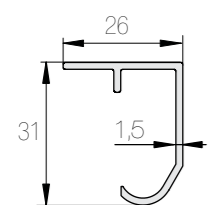

SLIDING TRACK PROFILES

Track options categorized by series

Aluminium tracks

■ Series 30
K-30 (Al)
Capacity 45 kg

■ Series 40
K-40 (Al)
Capacity 45 kg

■ Series 60
K-60 (Al)
Capacity 45 kg

■ Series 75
K-75 Junior (Al)
Capacity 50 kg

■ Series 75
K-75 Flow (Al)
Capacity 100 kg

■ Series SAGA
K-150/SAGA (Al)
Capacity 150 kg

■ Series SAGA
K-300/SAGA (Al)
Capacity 300 kg

Galvanized steel tracks

■ Series 75
K-75
Capacity 100 kg

■ Series 100
K-100
Capacity 120 kg