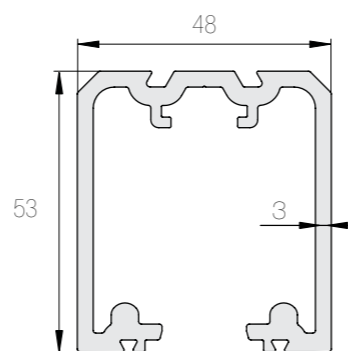

SLIDING TRACK PROFILES

Track options categorized by series

Aluminium tracks

■ Series 30
K-30 (Al)
Capacity 45 kg

■ Series 40
K-40 (Al)
Capacity 45 kg

■ Series 60
K-60 (Al)
Capacity 45 kg

■ Series 75
K-75 Junior (Al)
Capacity 50 kg

■ Series 75
K-75 Flow (Al)
Capacity 100 kg

■ Series SAGA
K-150/SAGA (Al)
Capacity 150 kg

■ Series SAGA
K-300/SAGA (Al)
Capacity 300 kg

Galvanized steel tracks

■ Series 75
K-75
Capacity 100 kg

■ Series 100
K-100
Capacity 120 kg