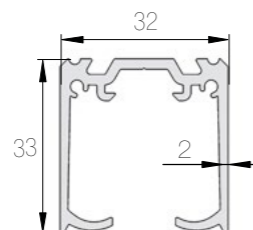

SLIDING TRACK PROFILES

Track options categorized by series

Aluminium tracks

■ Series 30
K-30 (Al)
Capacity 45 kg

■ Series 40
K-40 (Al)
Capacity 45 kg

■ Series 60
K-60 (Al)
Capacity 45 kg

■ Series 75
K-75 Junior (Al)
Capacity 50 kg

■ Series 75
K-75 Flow (Al)
Capacity 100 kg

■ Series SAGA
K-150/SAGA (Al)
Capacity 150 kg

■ Series SAGA
K-300/SAGA (Al)
Capacity 300 kg

Galvanized steel tracks

■ Series 75
K-75
Capacity 100 kg

■ Series 100
K-100
Capacity 120 kg