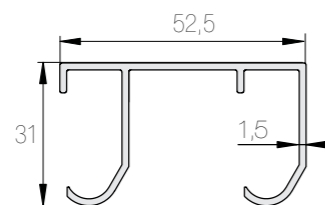

SLIDING TRACK PROFILES

Track options categorized by series

Aluminium tracks

■ Series 30
K-30 (Al)
Capacity 45 kg

■ Series 40
K-40 (Al)
Capacity 45 kg

■ Series 60
K-60 (Al)
Capacity 45 kg

■ Series 75
K-75 Junior (Al)
Capacity 50 kg

■ Series 75
K-75 Flow (Al)
Capacity 100 kg

■ Series SAGA
K-150/SAGA (Al)
Capacity 150 kg

■ Series SAGA
K-300/SAGA (Al)
Capacity 300 kg

Galvanized steel tracks

■ Series 75
K-75
Capacity 100 kg

■ Series 100
K-100
Capacity 120 kg