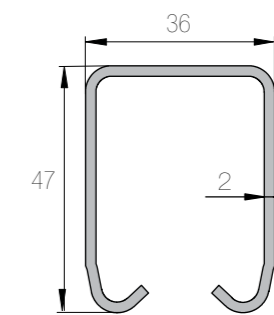

SLIDING TRACK PROFILES

Track options categorized by series

Aluminium tracks

■ Series 30
K-30 (Al)
Capacity 45 kg

■ Series 40
K-40 (Al)
Capacity 45 kg

■ Series 60
K-60 (Al)
Capacity 45 kg

■ Series 75
K-75 Junior (Al)
Capacity 50 kg

■ Series 75
K-75 Flow (Al)
Capacity 100 kg

■ Series SAGA
K-150/SAGA (Al)
Capacity 150 kg

■ Series SAGA
K-300/SAGA (Al)
Capacity 300 kg

Galvanized steel tracks

■ Series 75
K-75
Capacity 100 kg

■ Series 100
K-100
Capacity 120 kg