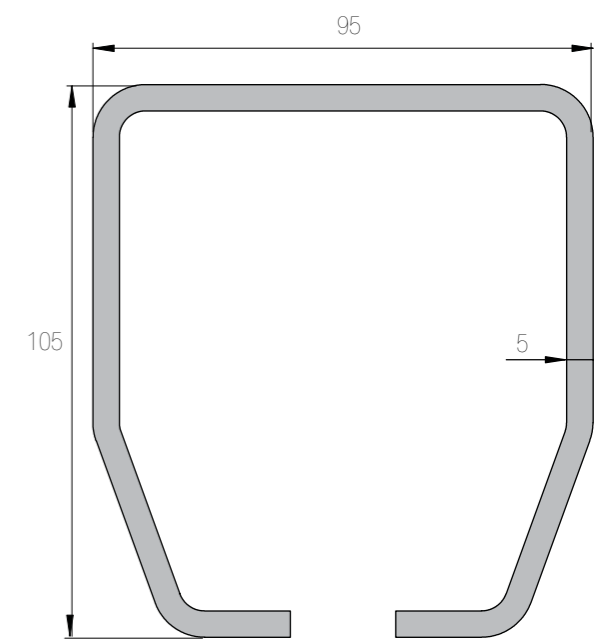

SLIDING TRACK PROFILES

Track options categorized by series

Aluminium tracks

■ Series 30
K-30 (Al)
Capacity 45 kg

■ Series 40
K-40 (Al)
Capacity 45 kg

■ Series 60
K-60 (Al)
Capacity 45 kg

■ Series 75
K-75 Junior (Al)
Capacity 50 kg

■ Series 75
K-75 Flow (Al)
Capacity 100 kg

■ Series SAGA
K-150/SAGA (Al)
Capacity 150 kg

■ Series SAGA
K-300/SAGA (Al)
Capacity 300 kg

Galvanized steel tracks

■ Series 75
K-75
Capacity 100 kg

■ Series 100
K-100
Capacity 120 kg

■ Series 150
K-150
Capacity 200 kg

■ Series 300
K-300
Capacity 300 kg

■ Series 500
K-500
Capacity 500-1200 kg

■ Series 2000
K-2000
Capacity 2000 kg