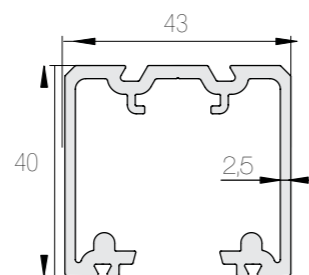

SLIDING TRACK PROFILES

Track options categorized by series

Aluminium tracks

■ Series 30
K-30 (Al)
Capacity 45 kg

■ Series 40
K-40 (Al)
Capacity 45 kg

■ Series 60
K-60 (Al)
Capacity 45 kg

■ Series 75
K-75 Junior (Al)
Capacity 50 kg

■ Series 75
K-75 Flow (Al)
Capacity 100 kg

■ Series SAGA
K-150/SAGA (Al)
Capacity 150 kg

■ Series SAGA
K-300/SAGA (Al)
Capacity 300 kg

Galvanized steel tracks

■ Series 75
K-75
Capacity 100 kg

■ Series 100
K-100
Capacity 120 kg