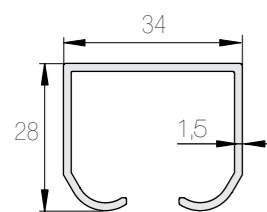

SLIDING TRACK PROFILES

Track options categorized by series

Aluminium tracks

■ Series 30
K-30 (Al)
Capacity 45 kg

■ Series 40
K-40 (Al)
Capacity 45 kg

■ Series 60
K-60 (Al)
Capacity 45 kg

■ Series 75
K-75 Junior (Al)
Capacity 50 kg

■ Series 75
K-75 Flow (Al)
Capacity 100 kg

■ Series SAGA
K-150/SAGA (Al)
Capacity 150 kg

■ Series SAGA
K-300/SAGA (Al)
Capacity 300 kg

Galvanized steel tracks

■ Series 75
K-75
Capacity 100 kg

■ Series 100
K-100
Capacity 120 kg