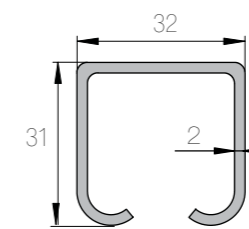

SLIDING TRACK PROFILES

Track options categorized by series

Aluminium tracks

■ Series 30
K-30 (Al)
Capacity 45 kg

■ Series 40
K-40 (Al)
Capacity 45 kg

■ Series 60
K-60 (Al)
Capacity 45 kg

■ Series 75
K-75 Junior (Al)
Capacity 50 kg

■ Series 75
K-75 Flow (Al)
Capacity 100 kg

■ Series SAGA
K-150/SAGA (Al)
Capacity 150 kg

■ Series SAGA
K-300/SAGA (Al)
Capacity 300 kg

Galvanized steel tracks

■ Series 75
K-75
Capacity 100 kg

■ Series 100
K-100
Capacity 120 kg