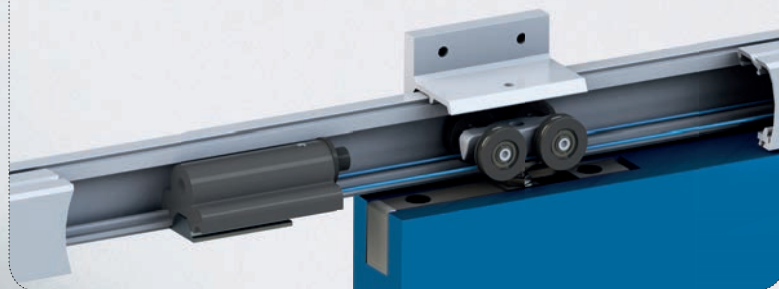

SAGA **SYNCRO DUO**

FOR SYNCHRONIZED DOUBLE
DOOR OPENINGS

helaform[®]
SLIDING DOOR SOLUTIONS

SAGA combines
ELEGANT DESIGN and
HIGH-END MATERIALS

HIDDEN MECHANISM

The market's first synchronizing mechanism that can be installed completely inside a design element.

SMOOTH AND LIGHT SLIDE

The precision manufacturing and thoughtful design give a silent and light sliding action when using the door.

DURABLE AND MAINTENANCE FREE

The high-quality materials used in the series guarantee long-lasting and maintenance-free operation of the system.

MANY COLOR OPTIONS

Track and brackets can be anodized to a certain color to match your door or the environmental color scheme.

SYNCHRONIZED MOVEMENT

With Syncro Duo, the doors are connected to each other so that both doors open simultaneously by just moving one leaf.